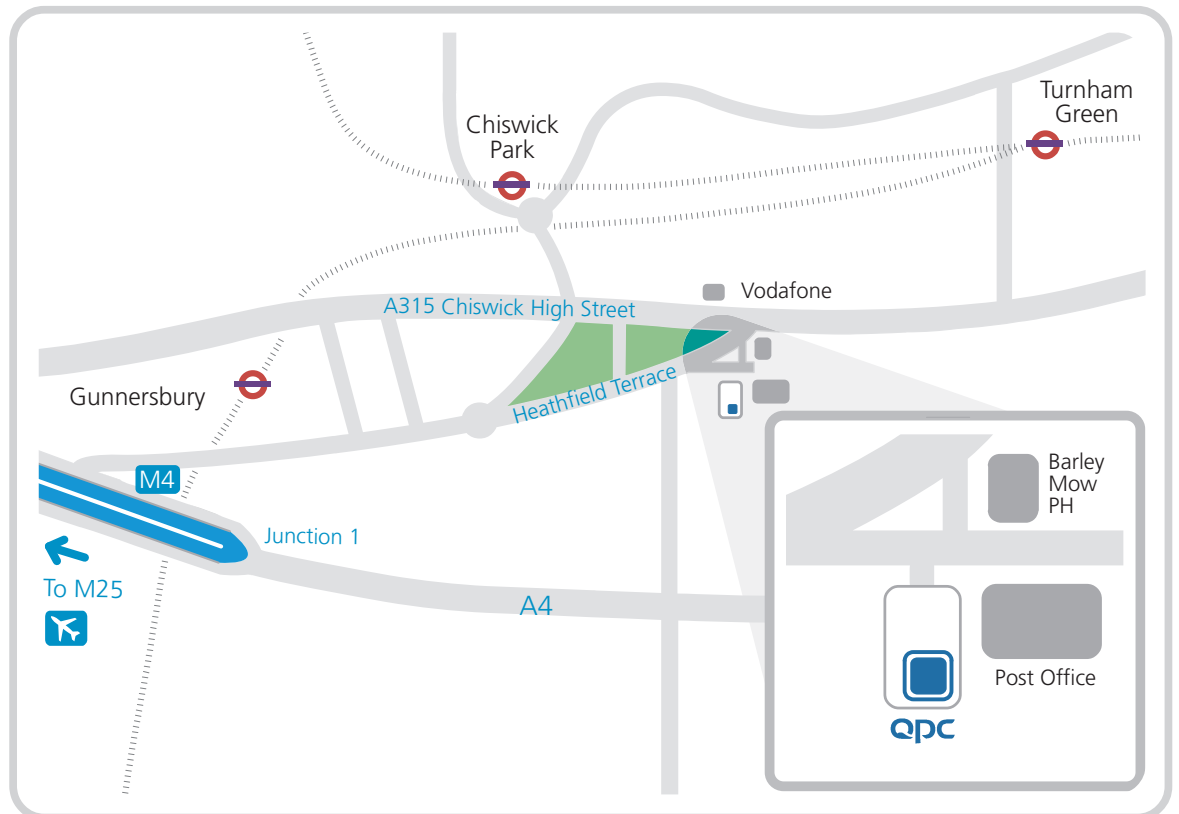

## Travel Directions to Southern Office

### Driving from the M25

- Take M4 then A4 into London. Follow signs for Chiswick (A315).
- Stay on A315 / Chiswick High Road.
- Drive through several sets of traffic lights, passing HSBC on right and Blockbusters on left until you reach traffic lights where Vodafone is on the left and the Barley Mow pub is over to the right.
- Turn right at these lights into Heathfield Terrace.
- Once into Heathfield Terrace, head towards Devonhurst place located through black, iron gates set to the right of the Post Office. The Porter will open the gate.
- 6 Devonhurst Place is the last door on the left hand side. Parking spaces are limited, please call in advance should you require one.

### By tube

- The nearest tube stations are Chiswick Park (5 mins walk) or Turnham Green (10 mins walk). Both these stations are on the District Line.

### From Heathrow Airport

- Exit the airport and follow signs to the M4.
- Follow instructions for Driving from the M25.