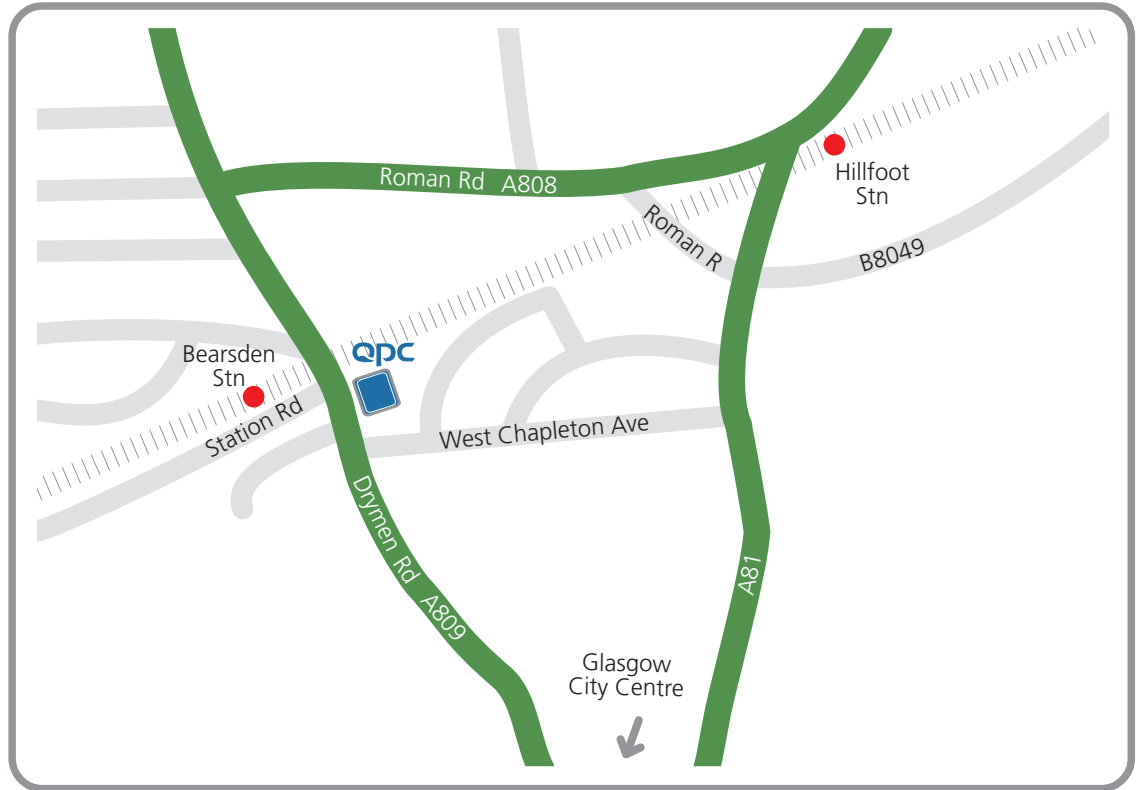

Travel Directions to the Scotland Office

Contact Details

- QPC,
Exchange House
50 Drymen Road
Bearsden
Glasgow, G61 2RH
email: info-eu@qpc.com

From Glasgow airport

- Take M8 motorway towards Glasgow.
- Leave M8 at Junction 25 A739 Clyde Tunnel.
- After approx 4.3 miles take the A809, Drymen Road
- Exchange house is on the right opposite the junction with Station Road

From M8 Edinburgh

- Leave M8 at Junction 17-18 and join the A82 in the direction of Dumbarton
- After approx 3 miles turn right onto the A739, Crow Road
- This then turns into the A809 Drymen Road
- Exchange house is on the right opposite the junction with Station Road