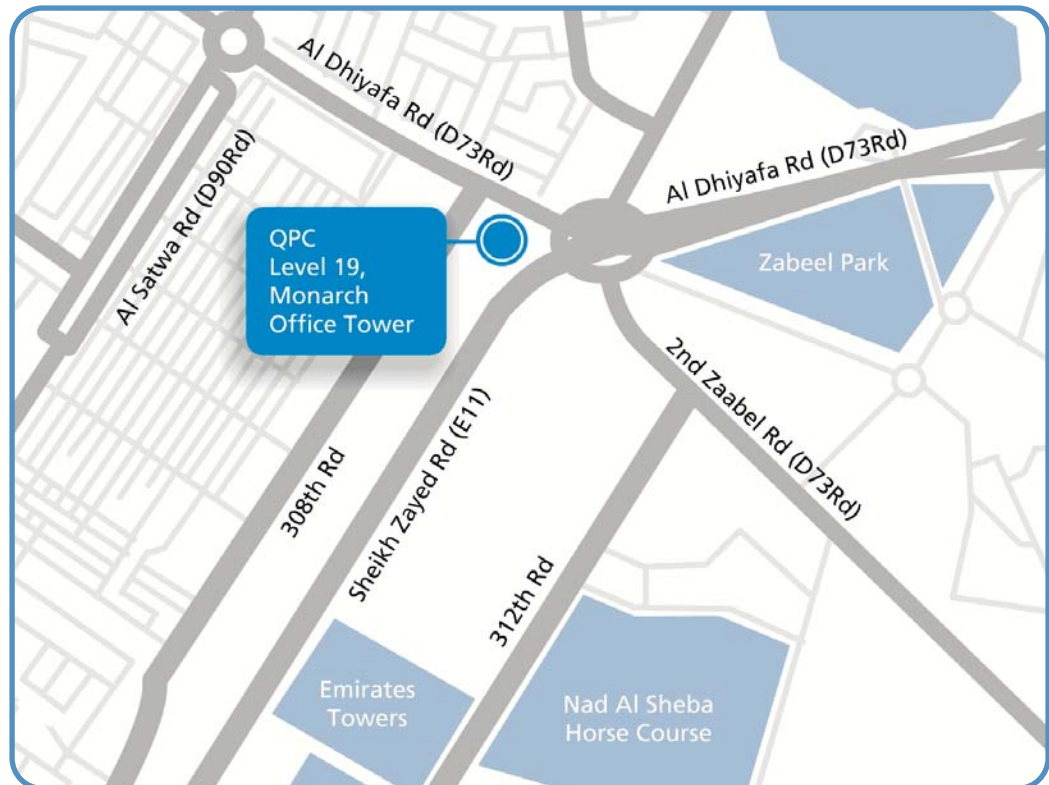

Travel Directions to Dubai Office

Dubai Office

Level 19, Monarch Office Tower
1 Sheikh Zayed Road
P.O. Box 333840
Dubai

Tel: +971 (0)4 705 0001
email: info-mea@qpc.com